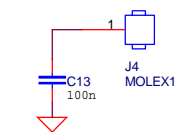

LINK J3p1 -> J4p1  
when not programming

C1..6 (CAPR6/9) Mica 1%  
R2..7 (RES400) 0.1%  
All DCAPs 100n X7R 25V unless otherwise spec'd

Title		
DCFRx		
Size	Document Number	Rev
B	DCFRx	A
Date:	Friday, January 07, 2011	Sheet 1 of 1